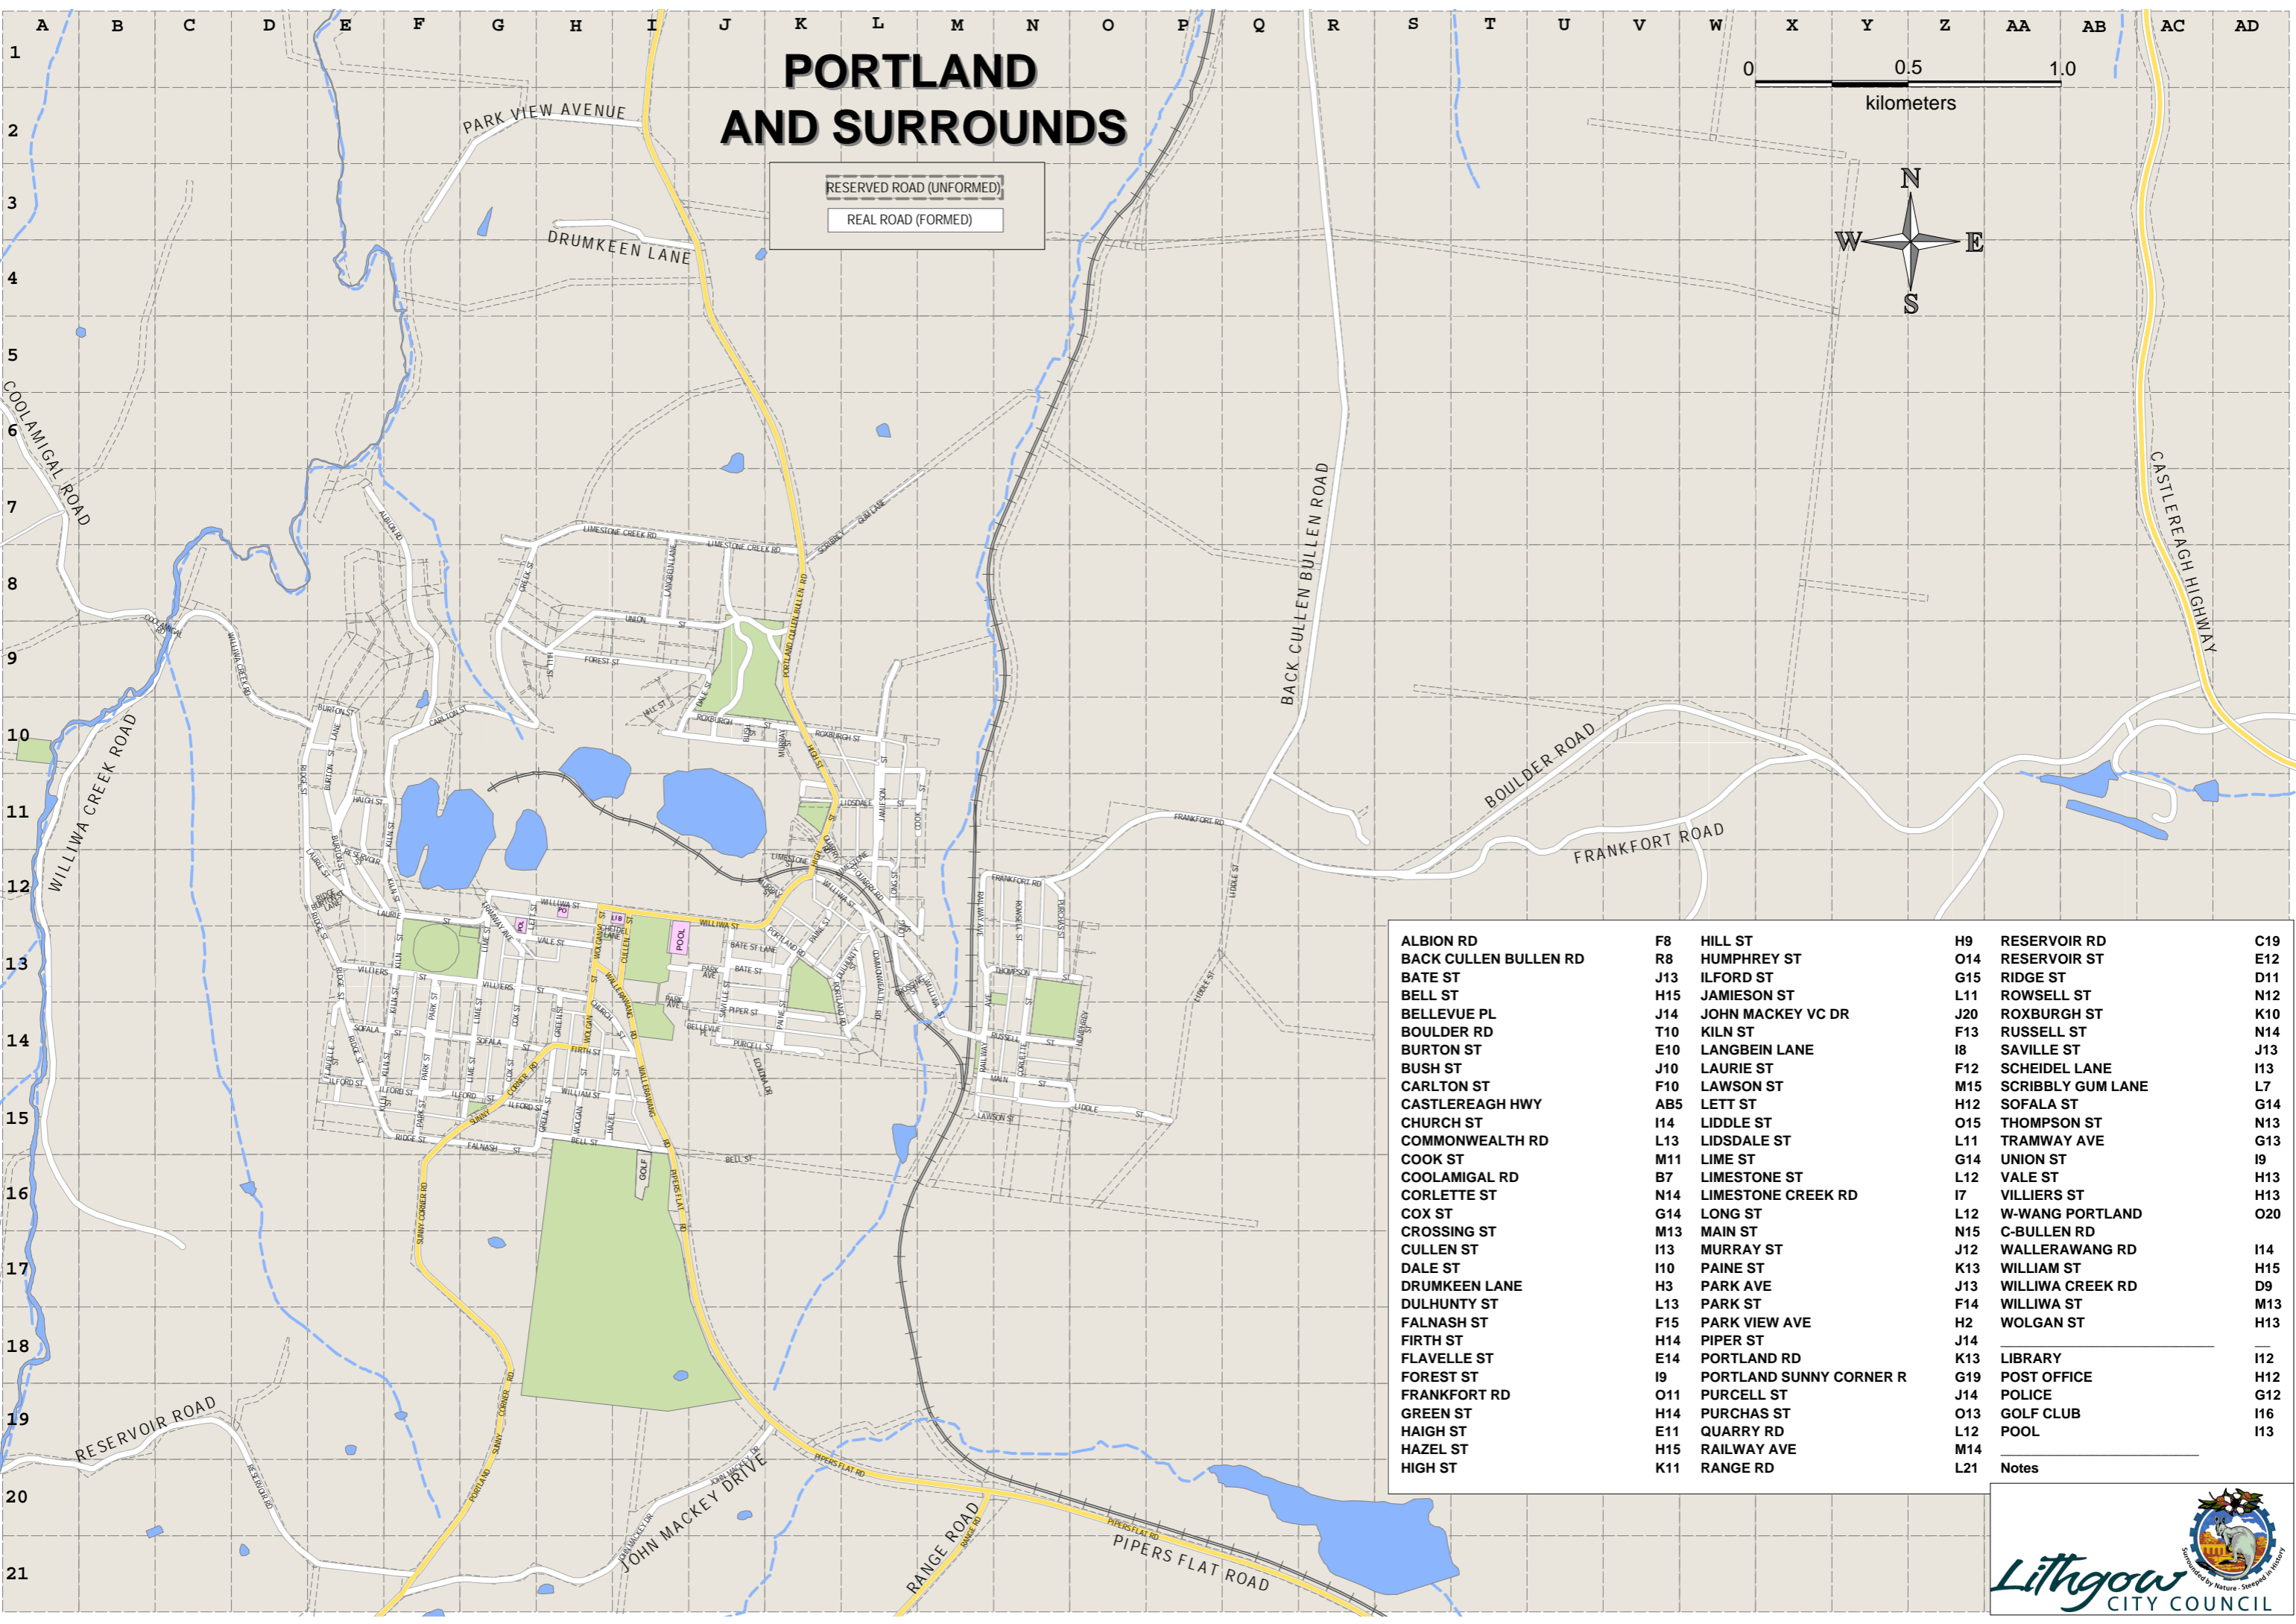

PORTLAND AND SURROUNDS

RESERVED ROAD (UNFORMED)
REAL ROAD (FORMED)

ALBION RD	F8	HILL ST	H9	RESERVOIR RD	C19
BACK CULLEN BULLEN RD	R8	HUMPHREY ST	O14	RESERVOIR ST	E12
BATE ST	J13	ILFORD ST	G15	RIDGE ST	D11
BELL ST	H15	JAMIESON ST	L11	ROWSELL ST	N12
BELLEVUE PL	J14	JOHN MACKEY VC DR	J20	ROXBURGH ST	K10
BOULDER RD	T10	KILN ST	F13	RUSSELL ST	N14
BURTON ST	E10	LANGBEIN LANE	I8	SAVILLE ST	J13
BUSH ST	J10	LAURIE ST	F12	SCHEIDEL LANE	I13
CARLTON ST	F10	LAWSON ST	M15	SCRIBBLY GUM LANE	L7
CASTLEREAGH HWY	AB5	LETT ST	H12	SOFALA ST	G14
CHURCH ST	I14	LIDDLE ST	O15	THOMPSON ST	N13
COMMONWEALTH RD	L13	LIDSDALE ST	L11	TRAMWAY AVE	G13
COOK ST	M11	LIME ST	G14	UNION ST	I9
COOLAMIGAL RD	B7	LIMESTONE ST	L12	VALE ST	H13
CORLETTE ST	N14	LIMESTONE CREEK RD	I7	VILLIERS ST	H13
COX ST	G14	LONG ST	L12	W-WANG PORTLAND	O20
CROSSING ST	M13	MAIN ST	N15	C-BULLEN RD	
CULLEN ST	I13	MURRAY ST	J12	WALLERAWANG RD	I14
DALE ST	I10	PAINE ST	K13	WILLIAM ST	H15
DRUMKEEN LANE	H3	PARK AVE	J13	WILLIWA CREEK RD	D9
DULHUNTY ST	L13	PARK ST	F14	WILLIWA ST	M13
FALNASH ST	F15	PARK VIEW AVE	H2	WOLGAN ST	H13
FIRTH ST	H14	PIPER ST	J14		
FLAVELLE ST	E14	PORTLAND RD	K13	LIBRARY	I12
FOREST ST	I9	PORTLAND SUNNY CORNER R	G19	POST OFFICE	H12
FRANKFORT RD	O11	PURCELL ST	J14	POLICE	G12
GREEN ST	H14	PURCHAS ST	O13	GOLF CLUB	I16
HAIGH ST	E11	QUARRY RD	L12	POOL	I13
HAZEL ST	H15	RAILWAY AVE	M14		
HIGH ST	K11	RANGE RD	L21	Notes	